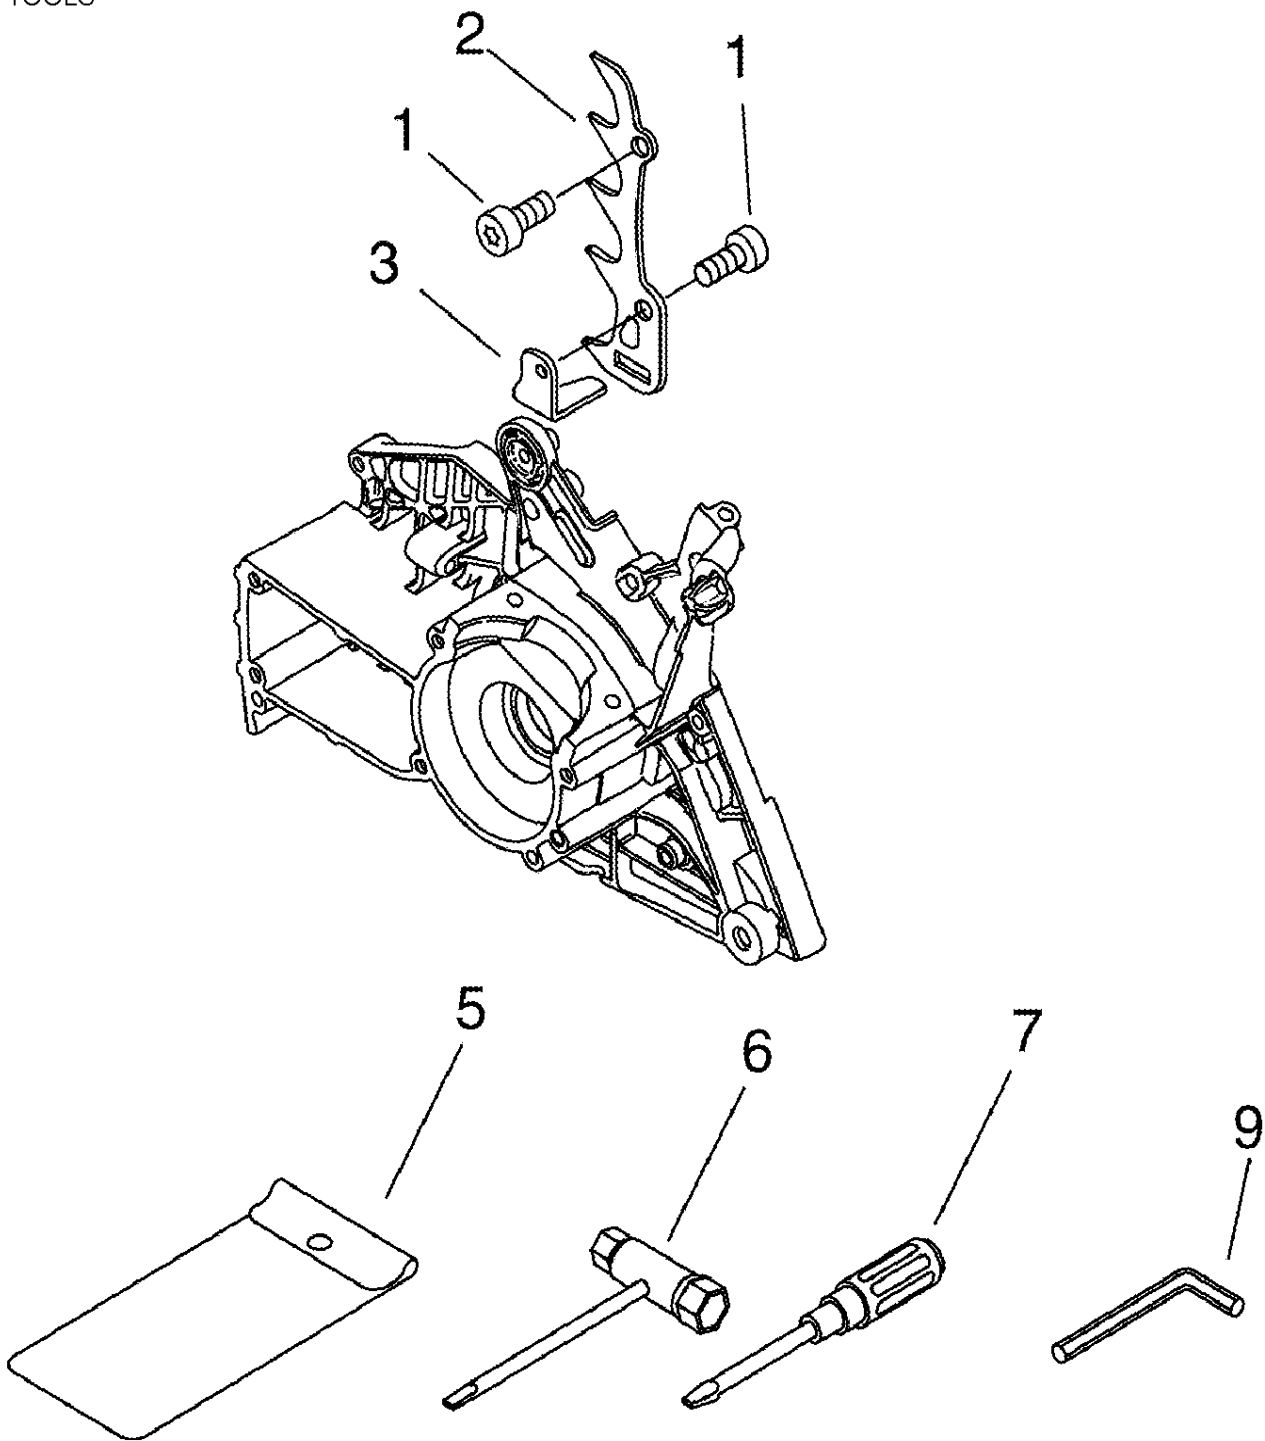

TOOLS

TOOLS

Key	Lv	Part no.	Part description	Quantity
1		V805-000000	BOLT, TORX 5	2
2		C304-000180	SPIKED	1
3		C310-000010	CATCHER, CHAIN	1
5		X698-000050	TOOL, CASE	1
6		X602-000080	TOOL, WRENCH	1
7		895812-03930	DRIVER, SCREW 50	1
9		X605-000050	TOOL, L WRENCH	1