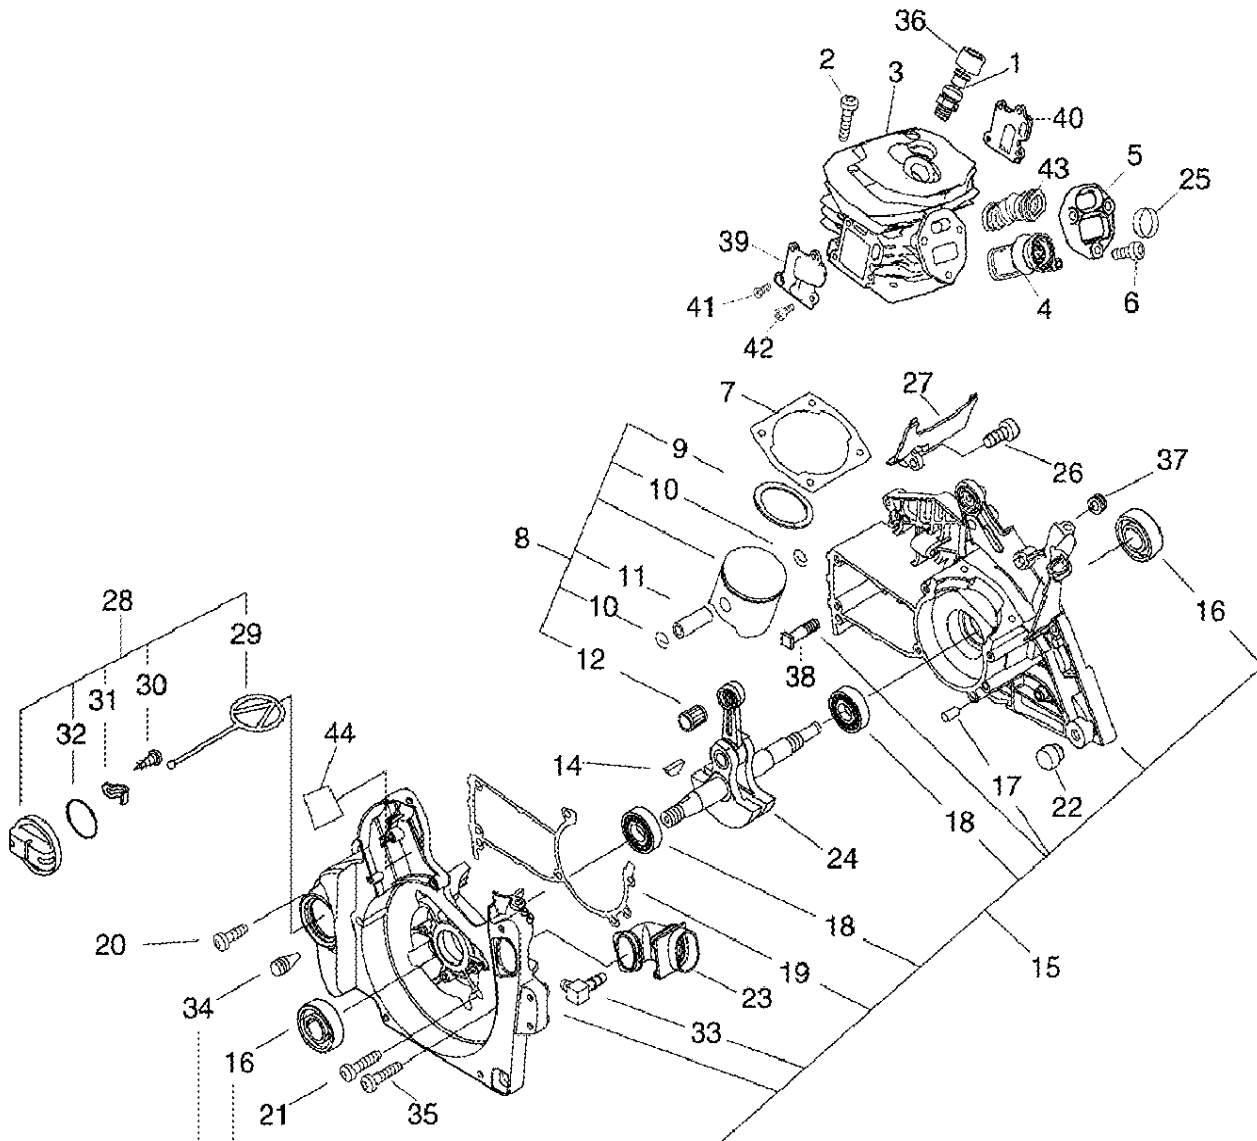

## CYLINDER, CRANKCASE, PISTON

Key	Lv	Part no.	Part description	Quantity
1		A014-000040	DECOMP,ASM	1
2		V805-000220	BOLT, TORX 5	4
3		A130-001740	CYLINDER	1
4		A202-000220	BELLOWS, INTAKE	1
5		A206-000021	HOLDER, BELLOWS	1
6		V805-000000	BOLT, TORX 5	3
7		V100000630	GASKET,CYL	1
8		P021-036680	PISTON KIT	1
9	+	A101-000590	RING, PISTON	1
10	+	100015-32330	CIRCLIP, PISTON PIN	2
11	+	V609-000000	PIN,ENG 11	1

## CYLINDER, CRANKCASE, PISTON

Key	Lv	Part no.	Part description	Quantity
37		132115-01461	GROMMET	1
39		P021-036670	FIXTURE, VALVE KIT M	1
41		900212-04014	SCREW 4*14	2
42		V804-000050	BOLT, TORX 4	6
43		A202-000210	BELLOWS, INTAKE	1
44		V376001780	SPACER	1

AIR CLEANER, CARBURETOR

AIR CLEANER, CARBURETOR

Key	Lv	Part no.	Part description	Quantity
1		V804-000030	BOLT, TORX 4	5
2		A301-000030	PLATE, MUFFLER	1
3		A313-001670	GUIDE, EXHAUST	1
4		A313-001041	GUIDE, EXHAUST	1
5		A310-000090	SCREEN, ARRESTOR	1
6		A300-001560	MUFFLER, EXHAUST	1
7		V104001770	GASKET, EXHAUST	1
8				1
9				1
20	+	A219-000060	SHUTTER, AIR	1
10		V805-000030	BOLT, TORX 5	2

HANDLE

HANDLE

Key	Lv	Part no.	Part description	Quantity
1		C400-001040	HANDLE, FRONT	1
2		V806-000000	BOLT, TORX 6	1
3		V805-000010	BOLT, TORX 5	4
4		V456-000080	HOLDER, SPRING	1
5		V805-000000	BOLT, TORX 5	1
6		V450-000730	SPRING, COMPRESSION	1
7		V805-000000	BOLT, TORX 5	2
9		C617-000361	STOPPER	1
10		V471003080	PIPE	1
11		132013-09820	CLIP	1
12		131205-19831	STRAINER, FUEL	1