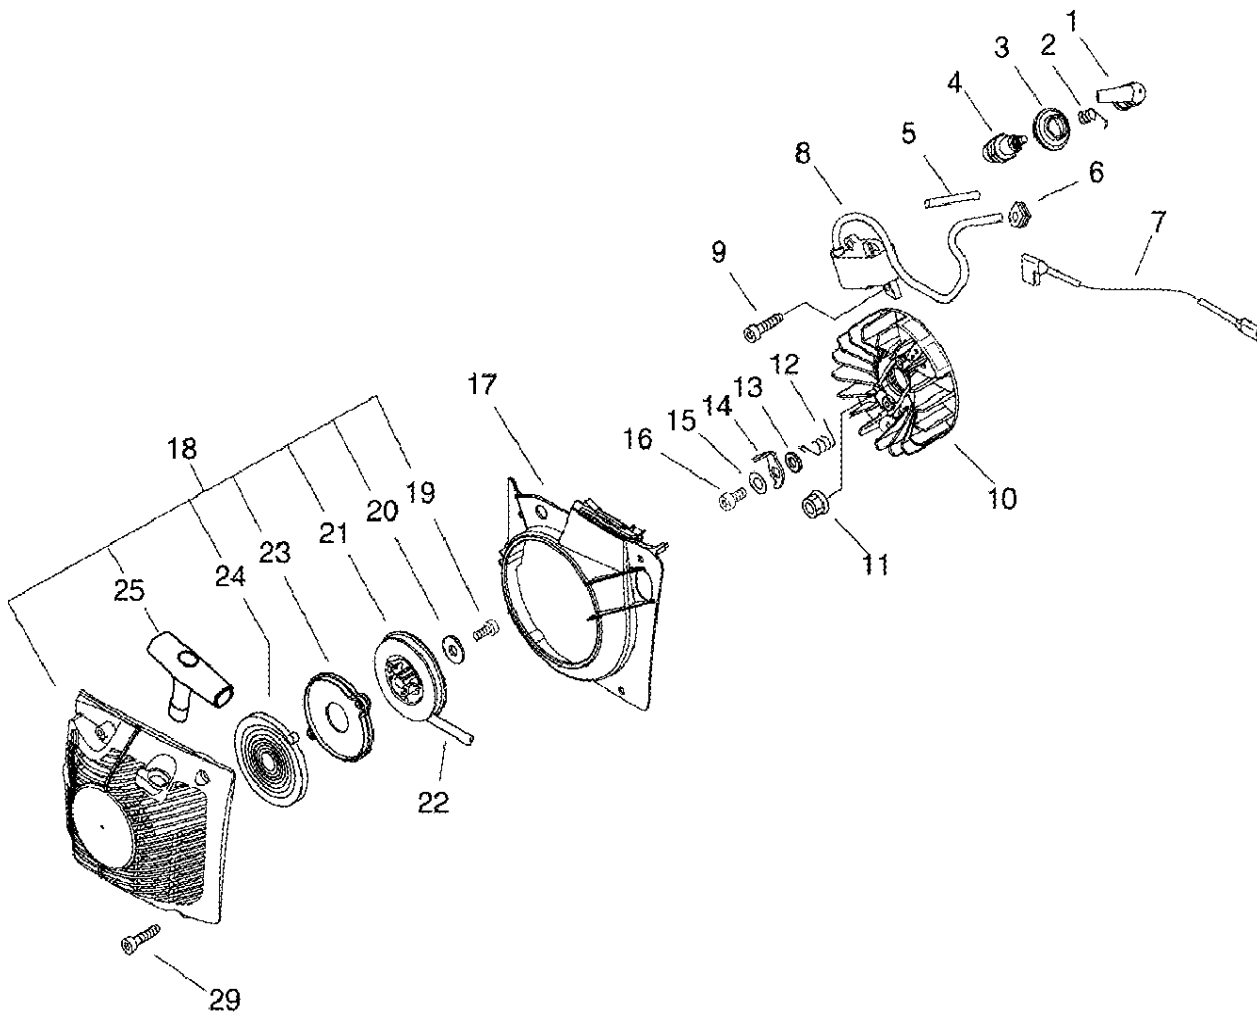

MAGNETO, STARTER

MAGNETO, STARTER

Key	Lv	Part no.	Part description	Quantity
1		A427-000013	CAP, SPARK PLUG	1
2		A426-000010	TERMINAL, SPARKPLUG	1
3		A429-000040	COVER, CAP	1
4		A425-000000	SPARKPLUG	1
5		V475006660	TUBE	1
6		156110-04920	BUSHING	1
7		V485001091	LEAD	1
8		A411-001190	COIL, IGNITION	1
9		V805-000000	BOLT, TORX 5	2
10		A409-000360	ROTOR, MAGNETO	1
11		900515-00008	NUT, FLANGE 8	1