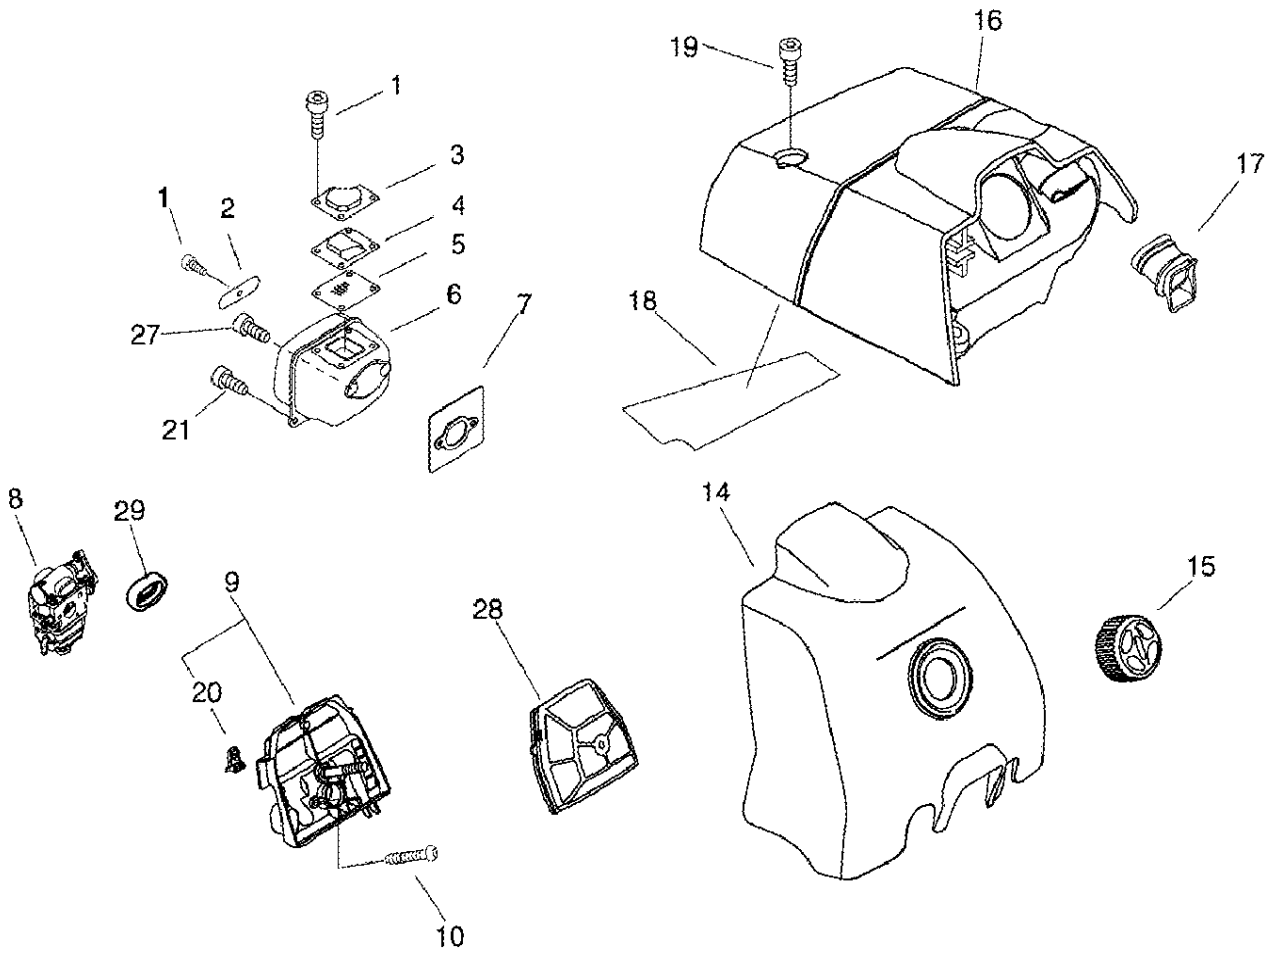

## CYLINDER, CRANKCASE, PISTON

Key	Lv	Part no.	Part description	Quantity
1		A014-000040	DECOMP,ASM	1
2		V805-000220	BOLT, TORX 5	4
3		A130-001740	CYLINDER	1
4		A202-000220	BELLOWS, INTAKE	1
5		A206-000021	HOLDER, BELLOWS	1
6		V805-000000	BOLT, TORX 5	3
7		V100000630	GASKET,CYL	1
8		P021-036680	PISTON KIT	1
9	+	A101-000590	RING, PISTON	1
10	+	100015-32330	CIRCLIP, PISTON PIN	2
11	+	V609-000000	PIN,ENG 11	1

12	+	V556-000000	BEARING,NEEDLE 11	1
14		100142-30830	KEY, WOODRUFF	1
15		P021-036690	CRANKCASE KIT	1
16	+	V508-000010	SEAL,OIL 15	2
17	+	100215-02830	PIN, DOWEL	2
18	+	94036-46202	BEARING BALL	2
19	+	V102000210	GASKET,CRANKCASE	1
33	+	437239-14730	NIPPLE	1
34	+	436114-13930	VALVE, CHECK	1
38	+	V205-000400	BOLT,8	2
20		V805-000010	BOLT, TORX 5	2
21		V805-000020	BOLT, TORX 5	4
22		V420003800	CUSHION	2
23		A239-000060	PIPE, INTAKE	1
24		A011-001100	CRANKSHAFT,ASY	1
25		V359-000060	COLLAR,16	1
26		V805-000000	BOLT, TORX 5	1
27		E106-000150	GUIDE,AIR	1
28		P021-016030	CAP, OIL	1
29	+	131051-19830	LINK	1
30	+	900246-03008	SCREW 3*8	1
31	+	131050-19830	RETAINER, LINK	1
32	+	900720-00028	O-RING 28	1
35		V805-000170	BOLT, TORX 5	1
36		V141-000090	GROMMET,PLUG	1

## CYLINDER, CRANKCASE, PISTON

Key	Lv	Part no.	Part description	Quantity
37		132115-01461	GROMMET	1
39		P021-036670	FIXTURE, VALVE KIT M	1
41		900212-04014	SCREW 4*14	2
42		V804-000050	BOLT, TORX 4	6
43		A202-000210	BELLOWS, INTAKE	1
44		V376001780	SPACER	1

AIR CLEANER, CARBURETOR

AIR CLEANER, CARBURETOR

Key	Lv	Part no.	Part description	Quantity
1		V804-000030	BOLT, TORX 4	5
2		A301-000030	PLATE, MUFFLER	1
3		A313-001670	GUIDE, EXHAUST	1
4		A313-001041	GUIDE, EXHAUST	1
5		A310-000090	SCREEN, ARRESTOR	1
6		A300-001560	MUFFLER, EXHAUST	1
7		V104001770	GASKET, EXHAUST	1
8				1
9				1
20	+	A219-000060	SHUTTER, AIR	1
10		V805-000030	BOLT, TORX 5	2