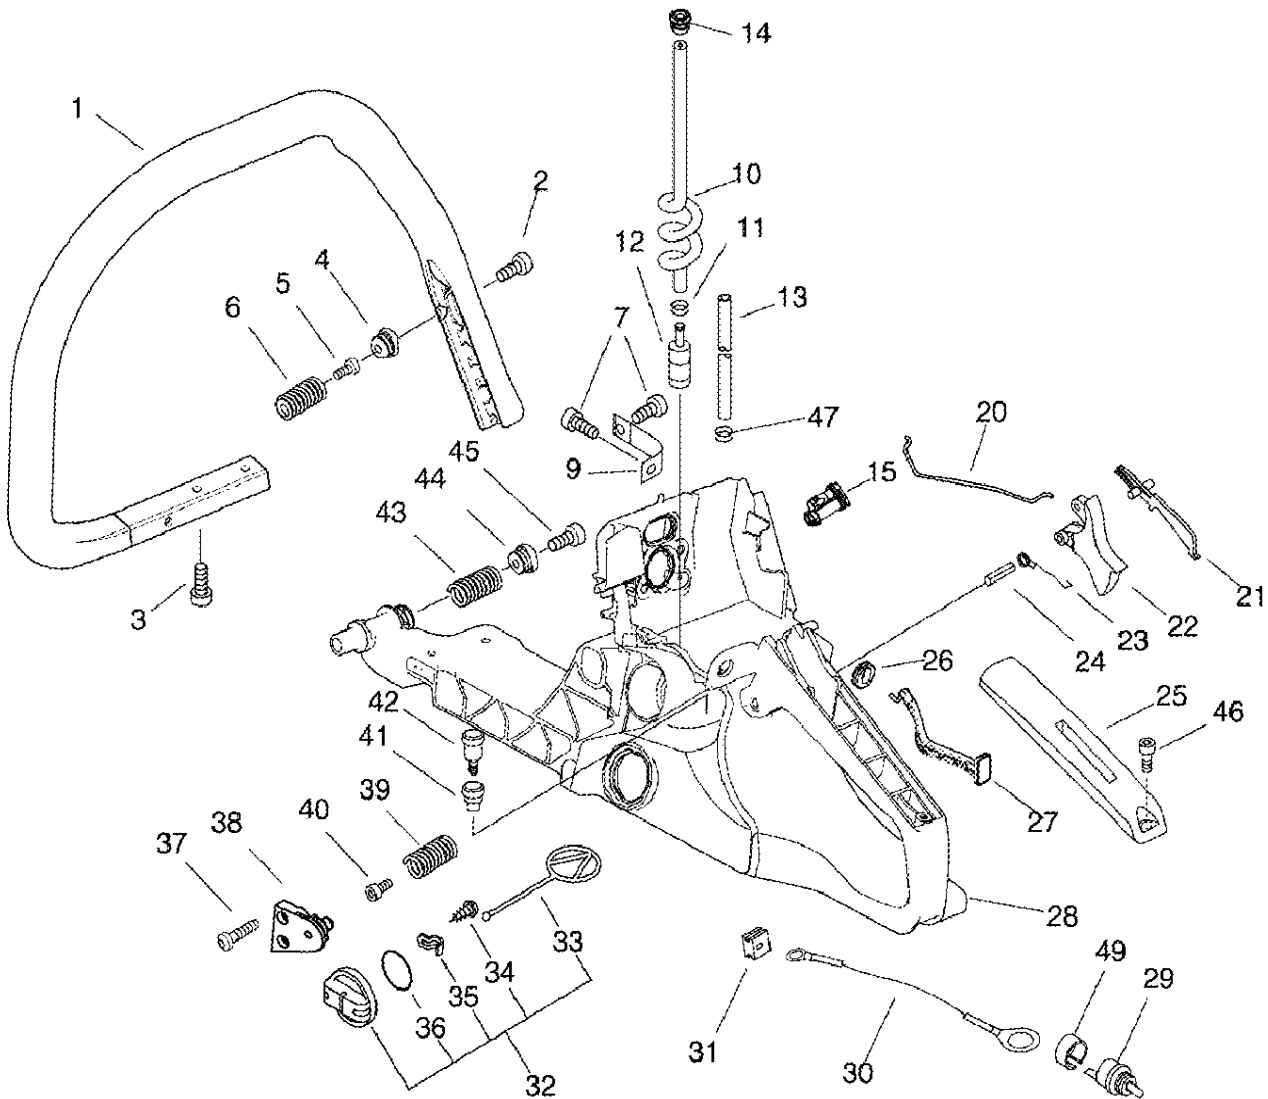

## CYLINDER, CRANKCASE, PISTON

Key	Lv	Part no.	Part description	Quantity
1		A014-000040	DECOMP,ASM	1
2		V805-000220	BOLT, TORX 5	4
3		A130-001740	CYLINDER	1
4		A202-000220	BELLOWS, INTAKE	1
5		A206-000021	HOLDER, BELLOWS	1
6		V805-000000	BOLT, TORX 5	3
7		V100000630	GASKET,CYL	1
8		P021-036680	PISTON KIT	1
9	+	A101-000590	RING, PISTON	1
10	+	100015-32330	CIRCLIP, PISTON PIN	2
11	+	V609-000000	PIN,ENG 11	1

## CYLINDER, CRANKCASE, PISTON

Key	Lv	Part no.	Part description	Quantity
37		132115-01461	GROMMET	1
39		P021-036670	FIXTURE, VALVE KIT M	1
41		900212-04014	SCREW 4*14	2
42		V804-000050	BOLT, TORX 4	6
43		A202-000210	BELLOWS, INTAKE	1
44		V376001780	SPACER	1

MAGNETO, STARTER

MAGNETO, STARTER

Key	Lv	Part no.	Part description	Quantity
1		A427-000013	CAP, SPARK PLUG	1
2		A426-000010	TERMINAL, SPARKPLUG	1
3		A429-000040	COVER, CAP	1
4		A425-000000	SPARKPLUG	1
5		V475006660	TUBE	1
6		156110-04920	BUSHING	1
7		V485001091	LEAD	1
8		A411-001190	COIL, IGNITION	1
9		V805-000000	BOLT, TORX 5	2
10		A409-000360	ROTOR, MAGNETO	1
11		900515-00008	NUT, FLANGE 8	1

HANDLE

HANDLE

Key	Lv	Part no.	Part description	Quantity
1		C400-001040	HANDLE, FRONT	1
2		V806-000000	BOLT, TORX 6	1
3		V805-000010	BOLT, TORX 5	4
4		V456-000080	HOLDER, SPRING	1
5		V805-000000	BOLT, TORX 5	1
6		V450-000730	SPRING, COMPRESSION	1
7		V805-000000	BOLT, TORX 5	2
9		C617-000361	STOPPER	1
10		V471003080	PIPE	1
11		132013-09820	CLIP	1
12		131205-19831	STRAINER, FUEL	1