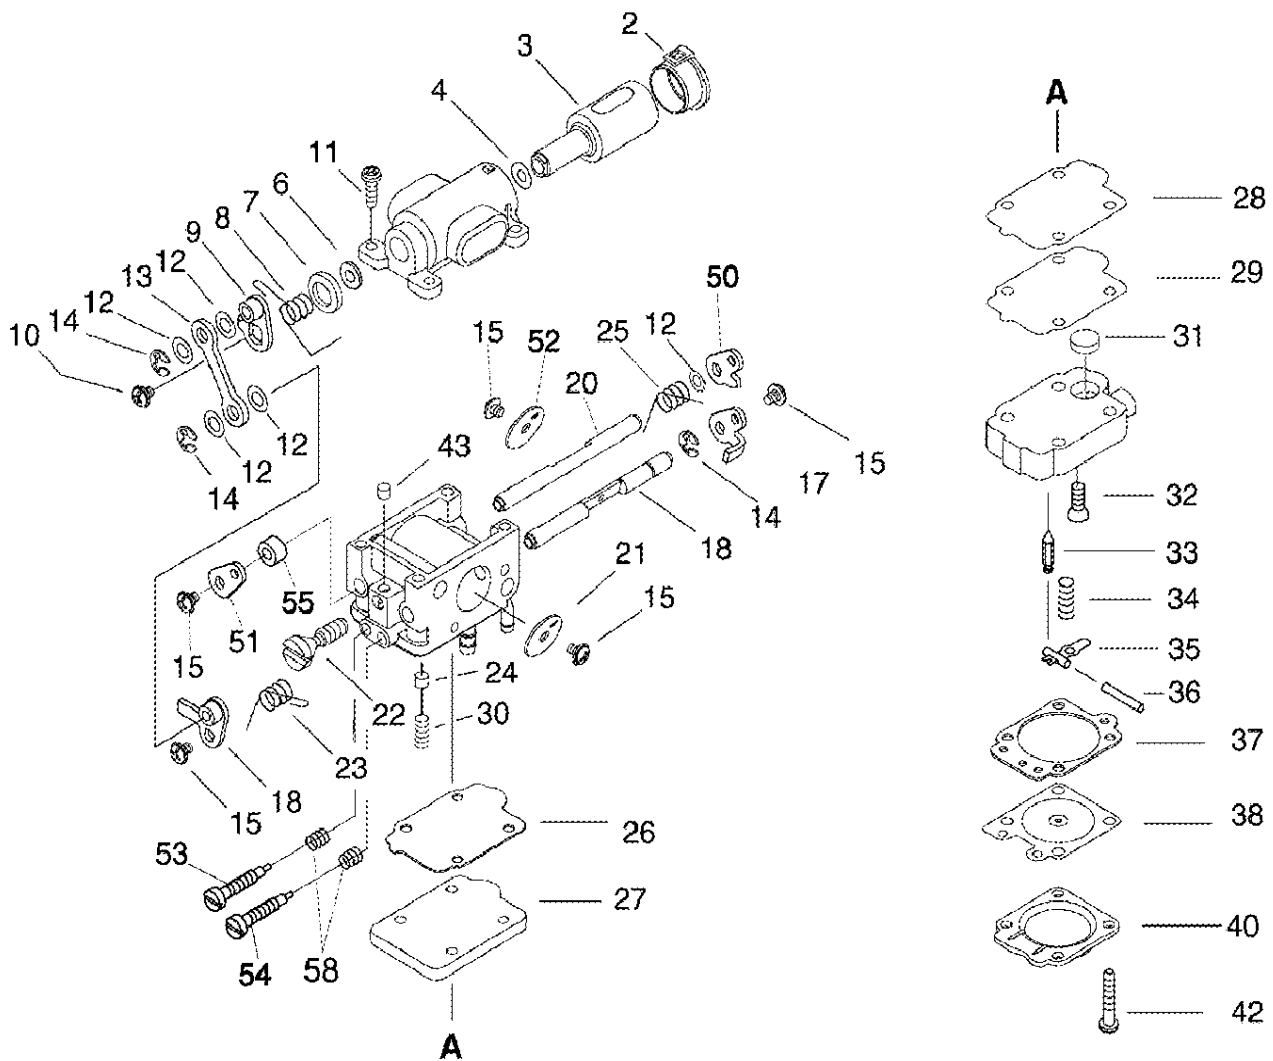

CARBURETOR

CARBURETOR

Key	Lv	Part no.	Part description	Quantity
				1
2	+	P003004040	COVER,AIR VALVE BODY	1
3	+	P003-002020	VALVE AIR	1
4	+	P003-002050	WASHER	1
6	+	P003-002060	SEAL DUST	1
7	+	P003-002000	COVER DUST	1
8	+	P003-002040	SPRING RETURN	1
10	+	P003-002030	SCREW	1
11	+	123114-40630	SCREW	4
12	+	123149-26030	WASHER	4
13	+	P003-002080	LINK ROD	1