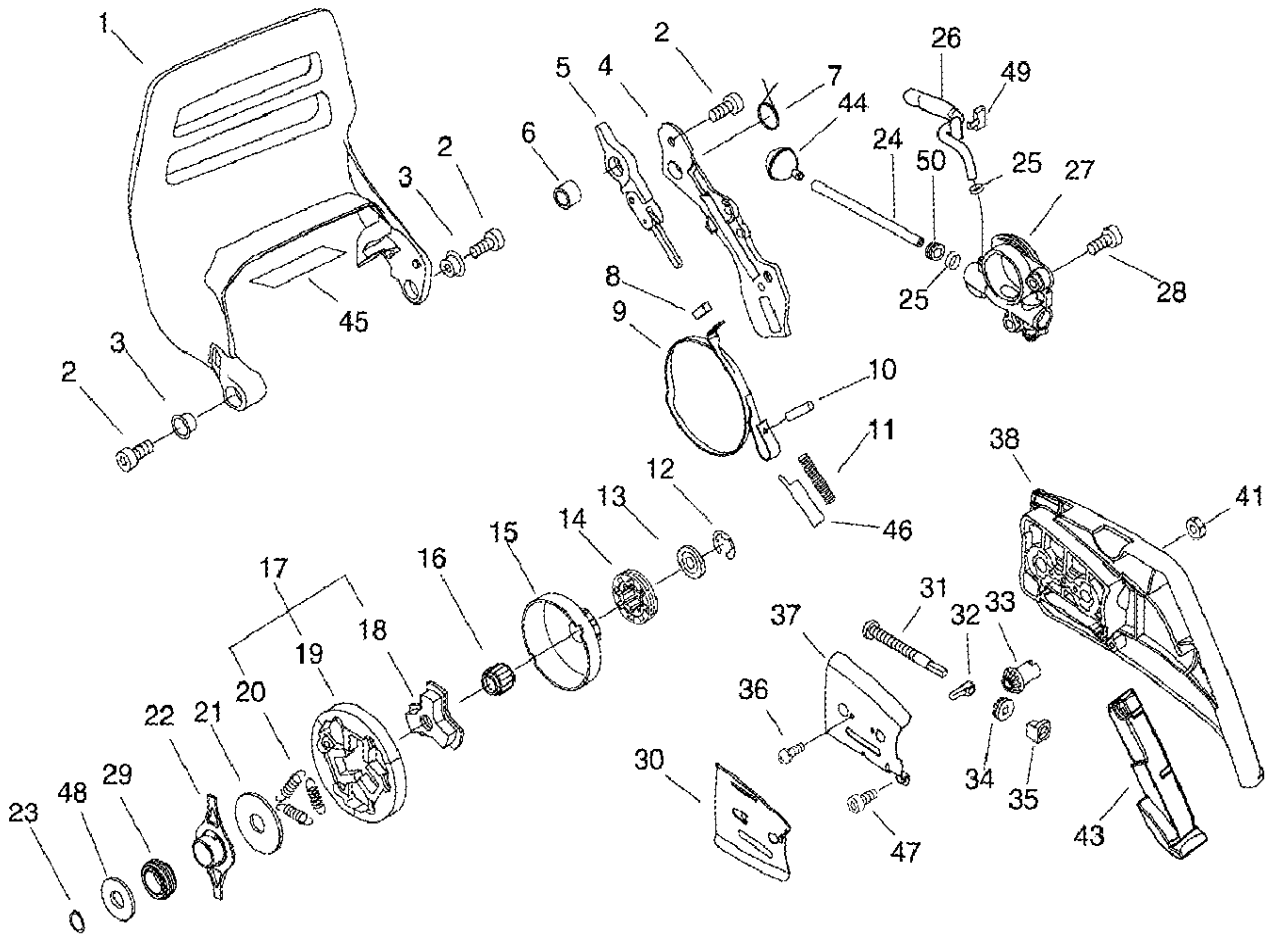

CLUTCH, SPROCKET

CLUTCH, SPROCKET

Key	Lv	Part no.	Part description	Quantity
1		C320-000410	LEVER, BRAKE	1
2		V805-000000	BOLT, TORX 5	5
3		V356-000440	COLLAR,10	2
4		C345-000282	COVER,BRAKE	1
5		C334-000110	CONNECTOR, BRAKE	1
6		V356-000470	COLLAR,10	1
7		V452-000400	SPRING,TORSION	1
8		V376-000450	SPACER	1
9		C328-000121	BAND, BRAKE	1
10		93050-30080	ROLLER	1
11		V450-000740	SPRING,COMPRESSION	1