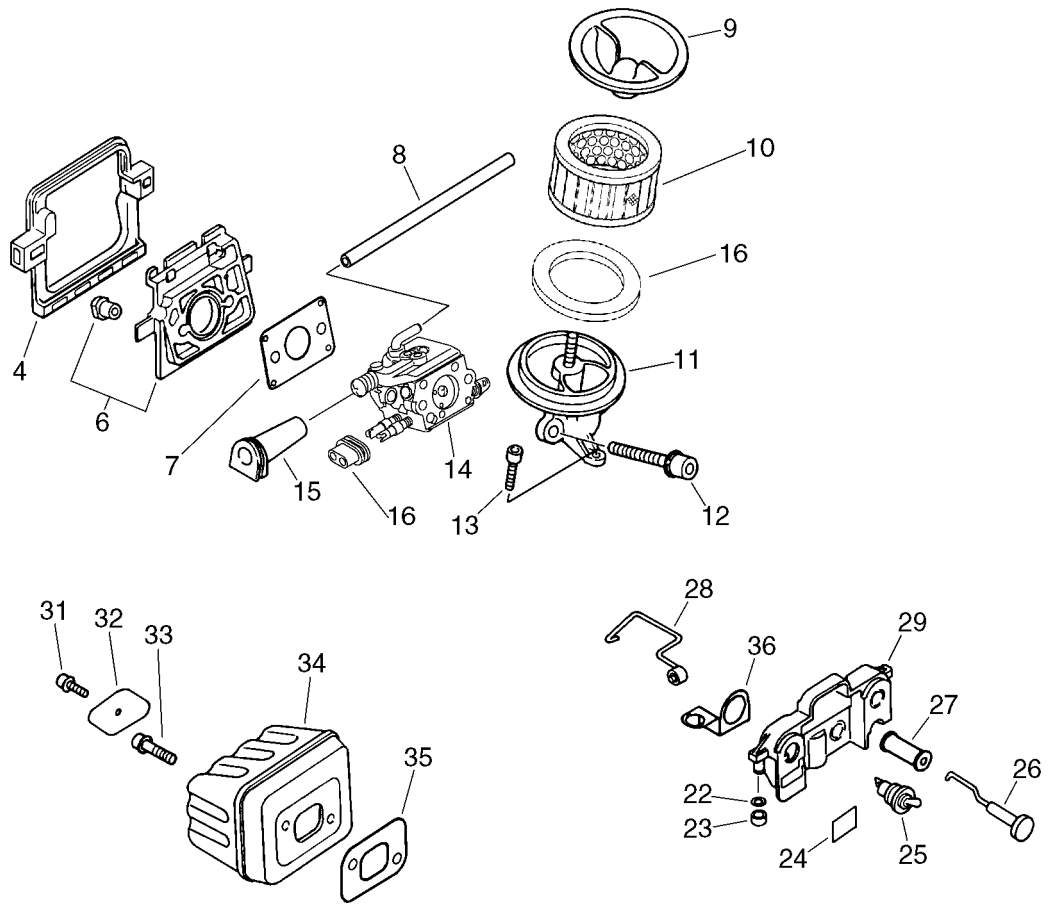

KEY	LV	PART NUMBER	Q'TY	DESCRIPTION	REMARKS
4		130366-39930	1	CUSHION	
6		130007-39931	1	INSULATOR	
7		130010-38330	1	GASKET, INTAKE	
8		130110-54430	1	PIPE, IMPULSE	
9		130405-38332	1	BRACKET, AIR CLEANER	
10		A226-000040	1	ELEMENT,AIR FILTER	
16		V540-000110	1	SEAL,CIRCULAR	
11		130301-39935	1	ADAPTER, INTAKE	
12		900162-05050	2	BOLT, H.S. 5*50	
13		900253-05016	1	SCREW	
14		A021-000220	1	CARBURETOR,DIAPHRAGM	
15		129023-39930	1	GROMMET, IDLE	
16		129010-33330	1	GROMMET	
22		900600-00005	2	WASHER 5	
23		351134-39930	2	CUSHION	
24		890157-39130	1	LABEL, SWITCH	
25		163400-35430	1	SWITCH, IGNITION	
26		A241-000100	1	KNOB, CHOKE	
27		178810-14534	1	GROMMET	
28		C454-000012	1	ROD,THROTTLE	
29		163810-59535	1	BRACKET, SWITCH	
31		900105-04006	1	BOLT, H.S. 4*6	
32		145711-60631	1	STAY, MUFFLER	
33		900105-05014	2	BOLT, H.S. 5*14	
34		145610-39930	1	MUFFLER	
35		145510-35431	1	GASKET, MUFFLER	
36		163413-59530	1	PLATE, CONTACT