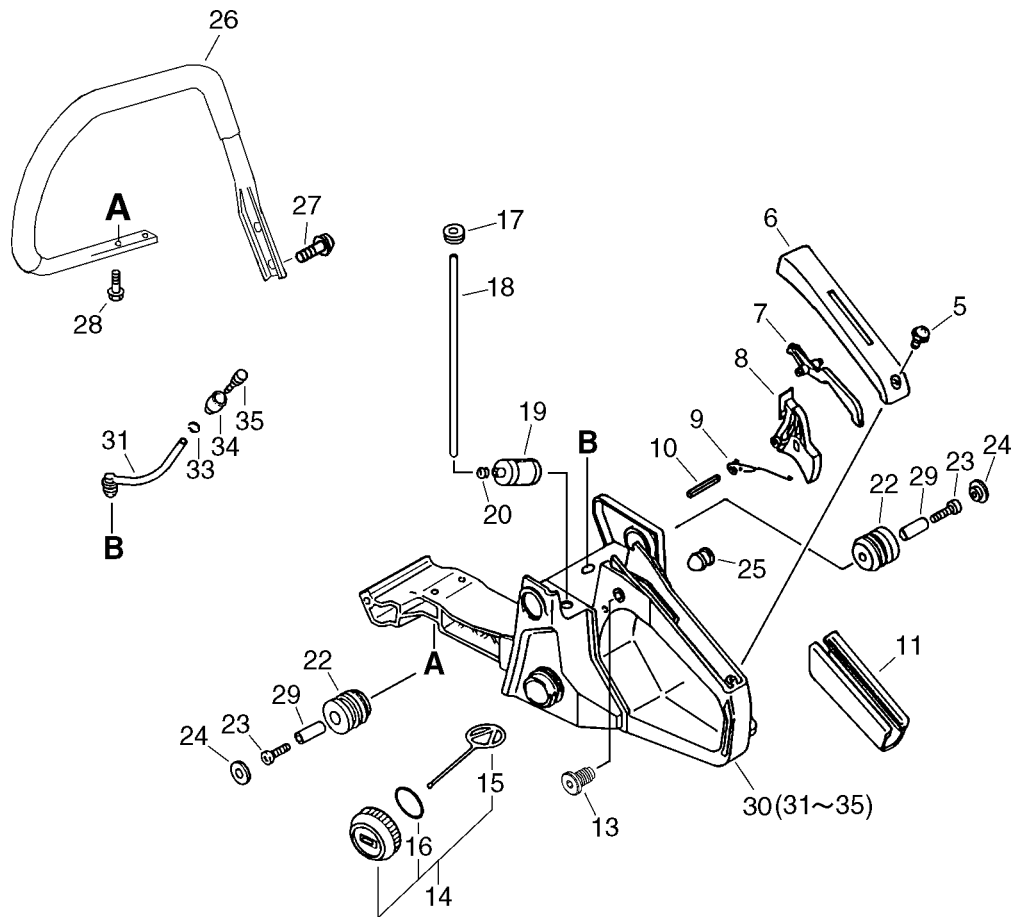

CS-4200ES 4 Handle

KEY	LV	PART NUMBER	Q'TY	DESCRIPTION	REMARKS
5		900253-04014	1	SCREW 4*14	
6		351155-35430	1	COVER, HANDLE (BL)	
7		178090-37930	1	LOCKOUT, T. CONTROL	
8		C450-000000	1	TRIGGER, THROTTLE	
9		178043-35430	1	SPRING, THR. RETURN	
10		900345-40030	1	PIN, SPRING 4*30SUS	
11		351111-19830	1	GRIP, HANDLE	
13		V162-000040	1	PLUG	
14		131004-37932	1	CAP ASY, FUEL	
15	+	A365-000050	1	CONNECTOR, CAP	
16	+	900720-00022	1	O-RING 22	
17		132115-04920	1	GROMMET	
18		132010-00760	1	PIPE, FUEL	
19		131205-19830	1	STRAINER, FUEL	
20		132013-09820	1	CLIP	
22		100910-19730	2	CUSHION	
23		900105-04020	2	BOLT, H.S. 4*20	
24		100918-19830	2	CAP, CUSHION	
25		100252-39930	2	CUSHION	
26		C400-000190	1	HANDLE, FRONT	
27		91145-05020	2	BOLT HS TAPPING	
28		91145-05016	2	BOLT HS TAPPING	
29		100915-15131	2	SUPPORTER, CUSHION	
30		351103-39934	1	HANDLE, REAR