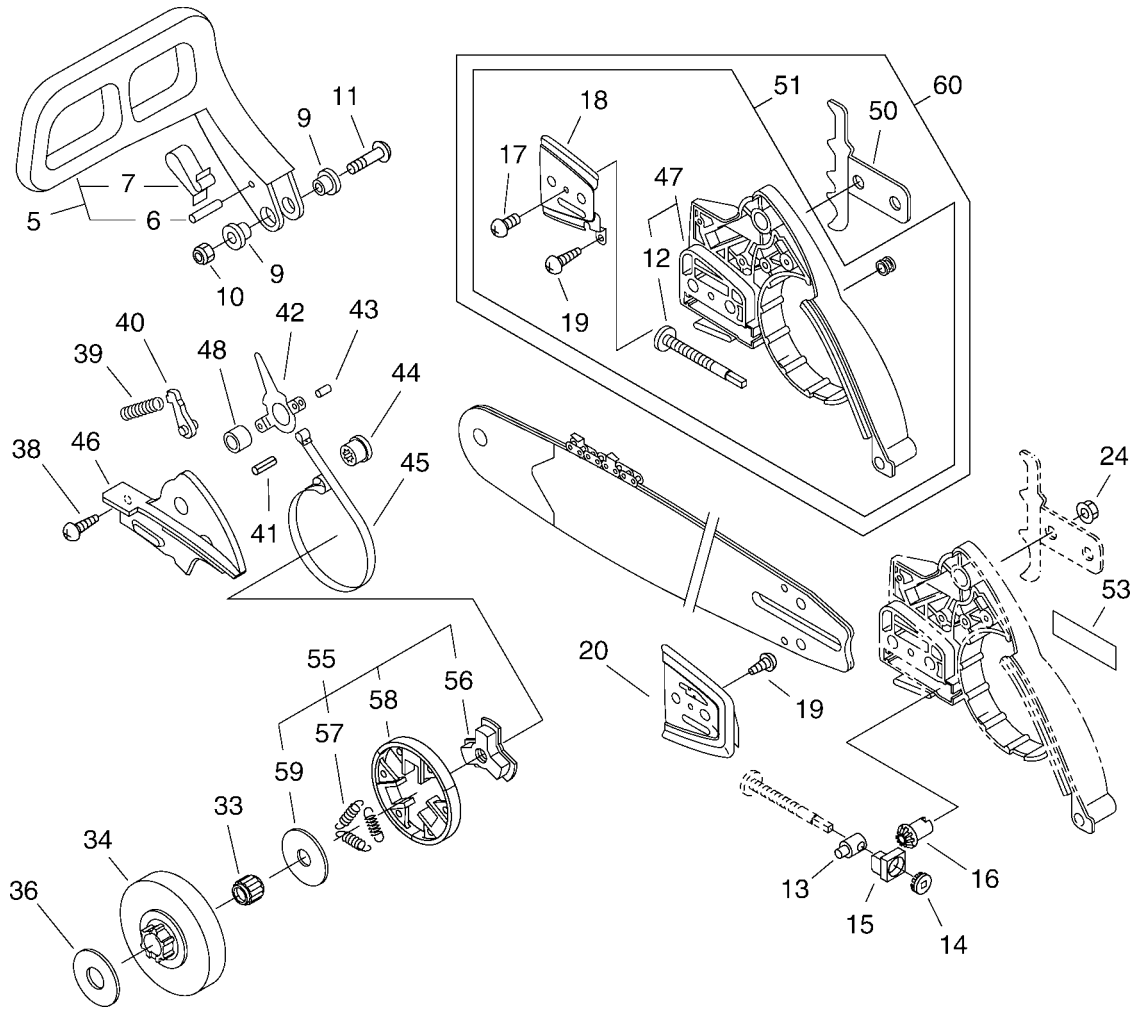

# CS-4200ES 4 Handle

KEY	LV	PART NUMBER	Q'TY	DESCRIPTION	REMARKS
31	+	132012-39930	1	PIPE, W/GROMMET	
33	+	132013-26630	1	CLIP	
34	+	131328-40630	1	COVER, VENT	
35	+	131300-56430	1	VALVE, CHECK	

# Clutch,Sprocket

KEY	LV	PART NUMBER	Q'TY	DESCRIPTION	REMARKS
5		433105-60030	1	LEVER, BRAKE	
6	+	900330-30240	1	PIN 3*24	
7	+	433114-38331	1	SPRING	
9		433167-39130	2	SPACER	
10		900562-50005	1	LOCKNUT 5	
11		91318-05032	1	SCREW	
13		C309-000030	1	TENSIONER, CHAIN	
14		V651-000011	1	GEAR, BEVEL	
15		V355-000270	1	COLLAR, 8	
16		V651-000001	1	GEAR, BEVEL	
19		900253-04008	1	SCREW 4*8	
20		433012-39930	1	PLATE, GUIDE	
24		433019-12330	2	NUT, FLANGE 8	
33		175012-00831	1	BEARING, NEEDLE	
34		A556-000171	1	DRUM, CLUTCH	
36		175019-38330	1	PLATE, CLUTCH	
38		900253-04010	2	SCREW 4*10	
39		433122-35430	1	SPRING, BRAKE	
40		433209-35430	1	STOPPER, BRAKE	
41		900342-25012	1	PIN, SPRING 2.5*12	
42		433208-35431	1	LEVER, BRAKE	
43		900330-40088	1	ROLLER 4*8.8	
44		433142-35430	1	ADJUSTER, BRAKE	
45		C328-000060	1	BAND, BRAKE	

KEY	LV	PART NUMBER	Q'TY	DESCRIPTION	REMARKS
10		175310-38330	1	PLATE, SEAL	
11		132013-26630	1	CLIP	
12		132115-12330	1	GROMMET	
13		437210-35430	1	PIPE	
14		436205-14730	1	STRAINER, OIL	
15		437002-38330	1	AUTO-OILER ASSY	
16	+	437016-38330	1	NEEDLE, ADJUST	
17	+	437029-37330	1	WASHER	
18	+	437015-37330	1	SPRING	
19	+	437024-37330	1	PLUNGER	
21	+	437062-38330	1	CAP, OIL PUMP	
22	+	437019-38330	1	SPRING	
23	+	123127-15030	1	RING	
25		900223-04016	2	SCREW	
30		898510-39130	1	BAG, TOOL	
31		895410-02830	1	WRENCH, W/S. DRIVER	
32		895812-03930	1	DRIVER, SCREW 50	
33		898513-38330	1	SCABBARD, GUIDE BAR	
34	+	898568-14530	1	ROPE	
		A021-000100	1	CARBURETOR,DIAPHRAGM	