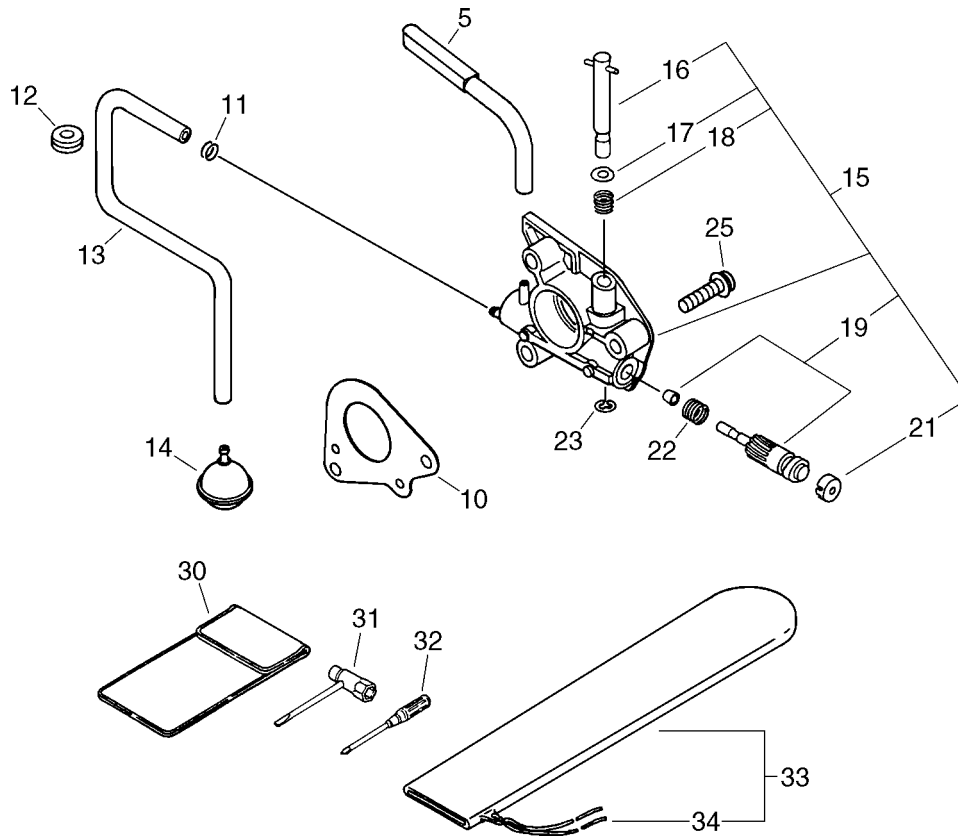

# Clutch,Sprocket

KEY	LV	PART NUMBER	Q'TY	DESCRIPTION	REMARKS
5		433105-60030	1	LEVER, BRAKE	
6	+	900330-30240	1	PIN 3*24	
7	+	433114-38331	1	SPRING	
9		433167-39130	2	SPACER	
10		900562-50005	1	LOCKNUT 5	
11		91318-05032	1	SCREW	
13		C309-000030	1	TENSIONER, CHAIN	
14		V651-000011	1	GEAR, BEVEL	
15		V355-000270	1	COLLAR, 8	
16		V651-000001	1	GEAR, BEVEL	
19		900253-04008	1	SCREW 4*8	
20		433012-39930	1	PLATE, GUIDE	
24		433019-12330	2	NUT, FLANGE 8	
33		175012-00831	1	BEARING, NEEDLE	
34		A556-000171	1	DRUM, CLUTCH	
36		175019-38330	1	PLATE, CLUTCH	
38		900253-04010	2	SCREW 4*10	
39		433122-35430	1	SPRING, BRAKE	
40		433209-35430	1	STOPPER, BRAKE	
41		900342-25012	1	PIN, SPRING 2.5*12	
42		433208-35431	1	LEVER, BRAKE	
43		900330-40088	1	ROLLER 4*8.8	
44		433142-35430	1	ADJUSTER, BRAKE	
45		C328-000060	1	BAND, BRAKE	

KEY	LV	PART NUMBER	Q'TY	DESCRIPTION	REMARKS
10		175310-38330	1	PLATE, SEAL	
11		132013-26630	1	CLIP	
12		132115-12330	1	GROMMET	
13		437210-35430	1	PIPE	
14		436205-14730	1	STRAINER, OIL	
15		437002-38330	1	AUTO-OILER ASSY	
16	+	437016-38330	1	NEEDLE, ADJUST	
17	+	437029-37330	1	WASHER	
18	+	437015-37330	1	SPRING	
19	+	437024-37330	1	PLUNGER	
21	+	437062-38330	1	CAP, OIL PUMP	
22	+	437019-38330	1	SPRING	
23	+	123127-15030	1	RING	
25		900223-04016	2	SCREW	
30		898510-39130	1	BAG, TOOL	
31		895410-02830	1	WRENCH, W/S. DRIVER	
32		895812-03930	1	DRIVER, SCREW 50	
33		898513-38330	1	SCABBARD, GUIDE BAR	
34	+	898568-14530	1	ROPE	
		A021-000100	1	CARBURETOR,DIAPHRAGM	