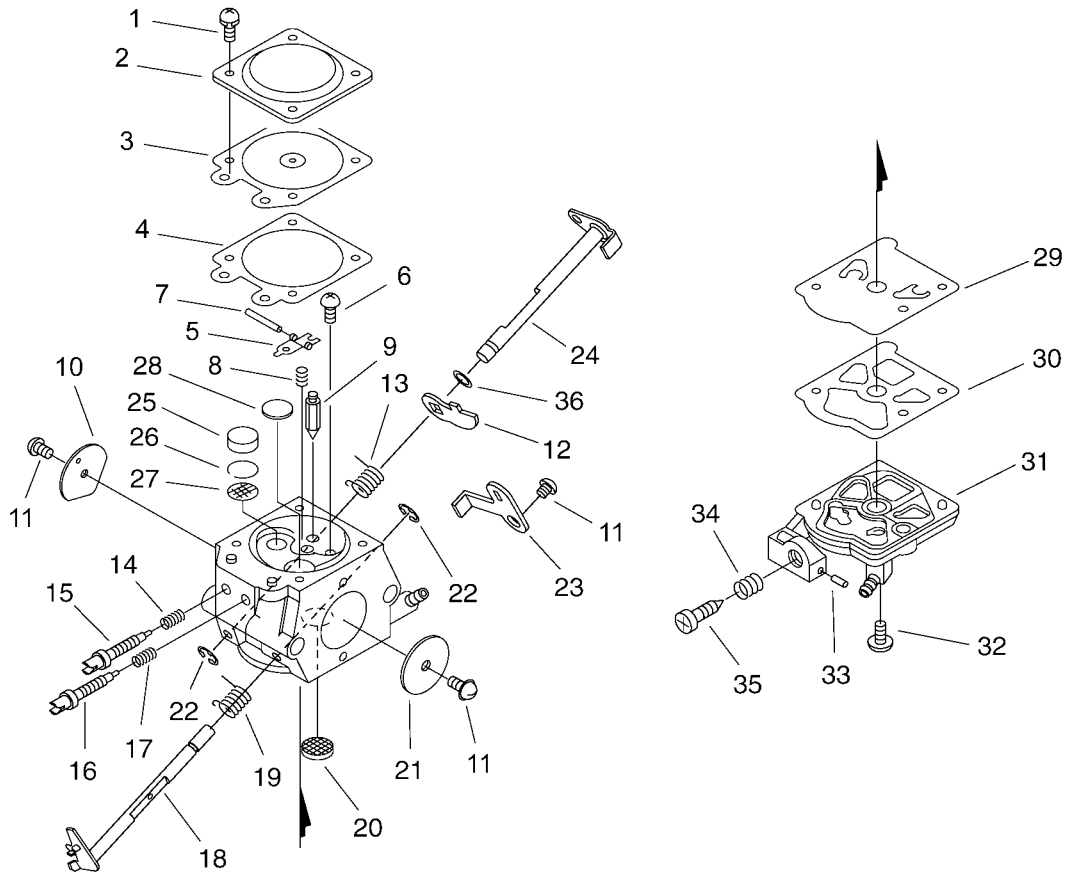

CS-4200ES 7 Carburetor

KEY	LV	PART NUMBER	Q'TY	DESCRIPTION	REMARKS
1	+	123130-02960	4	SCREW	
2	+	123142-03930	1	COVER, M. DIAPHRAGM	
3	+	123141-03930	1	DIAPHRAGM, METERING	
4	+	123140-03930	1	GASKET, M. DIAPHRAGM	
5	+	123123-38330	1	LEVER, METERING	
6	+	123139-03930	1	SCREW, M. LEVER PIN	
7	+	123138-03930	1	PIN, METERING LEVER	
8	+	123122-39330	1	SPRING, METER. LEVER	
9	+	123137-19830	1	VALVE, INLET NEEDLE	
10	+	P003-000230	1	VALVE CHOKE	
11	+	123114-38830	3	SCREW	
12	+	P003-000160	1	LEVER-FAST IDLE	
13	+	P003-000140	1	SPRING	
14	+	123119-22130	1	SPRING, NEEDLE	
15	+	123120-38330	1	NEEDLE, HIGH SPEED	
16	+	123118-38330	1	NEEDLE, IDLE	
17	+	123121-22130	1	SPRING, NEEDLE	
18	+	P003-000120	1	SHAFT, THROTTLE	
19	+	123113-37530	1	SPRING, THROTTLE RTN	
20	+	123126-10631	1	SCREEN, INLET	
21	+	123116-10530	1	VALVE, THROTTLE	
22	+	123127-15030	2	RING	
23	+	P003-000130	1	THROTTLE, LEVER	
24	+	P003-000150	1	CHOKE, SHAFT