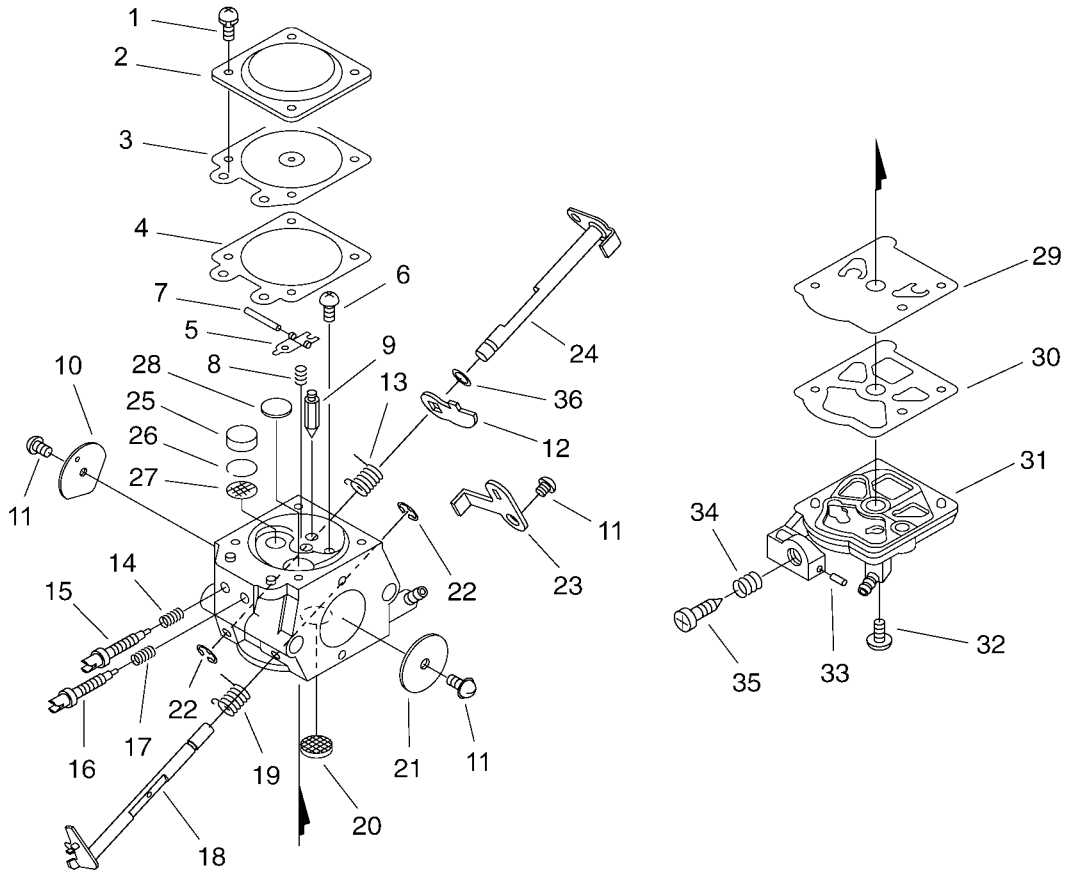

KEY	LV	PART NUMBER	Q'TY	DESCRIPTION	REMARKS
25	+	123146-17330	1	PLUG, CUP	
26	+	123169-10630	1	RING, RETAINING	
27	+	123168-10631	1	SCREEN	
28	+	123146-10631	1	PLUG, WELCH	
29	+	123112-15030	1	DIAPHRAGM, FUEL PUMP	
30	+	123125-15030	1	GASKET, FUEL PUMP	
31	+	123124-38330	1	COVER, FUEL PUMP	
32	+	123110-03930	1	SCREW, PUMP COVER	
33	+	123178-15030	1	PLUG, FRICTION	
34	+	123133-04260	1	SPRING, IDLE ADJUST	
35	+	123134-04260	1	SCREW, IDLE ADJUST	
36	+	123149-26030	1	WASHER	
		P021-010300	1	BRAKE,ASM CHAIN